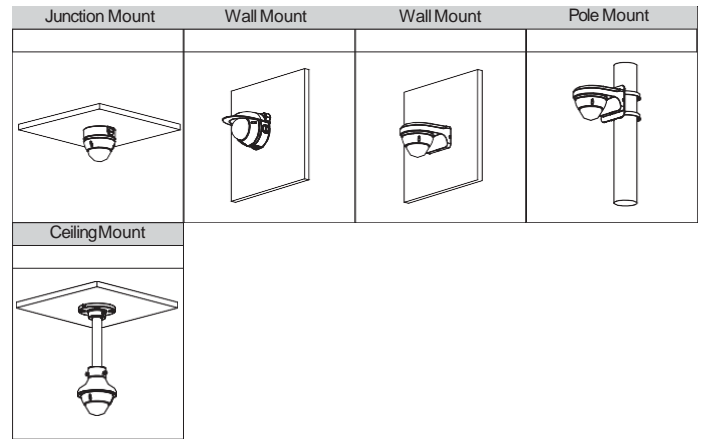

DC12V/1A Power Adapter

Single-port Long Reach Ethernet over Coax Extender

Integrated Mount Tester

TLCSD Card

外形寸法 (mm[inch])

アクセサリ

オプション:

Junction Box

Rain Shade

Wall Mount

Pole Mount

Mount Adapter

Ceiling Mount