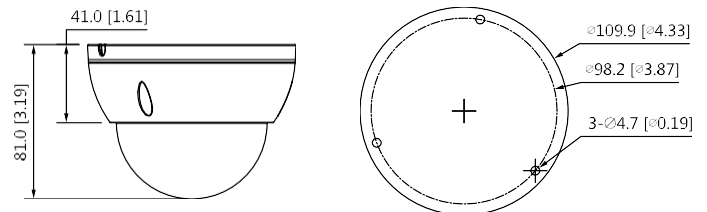

DC12V/1A Power Adapter

Single-port Long Reach Ethernet over Coax Extender

Integrated Mount Tester

TLCSD Card

外形寸法 (mm[inch])

アクセサリ

オプション:

Junction Box